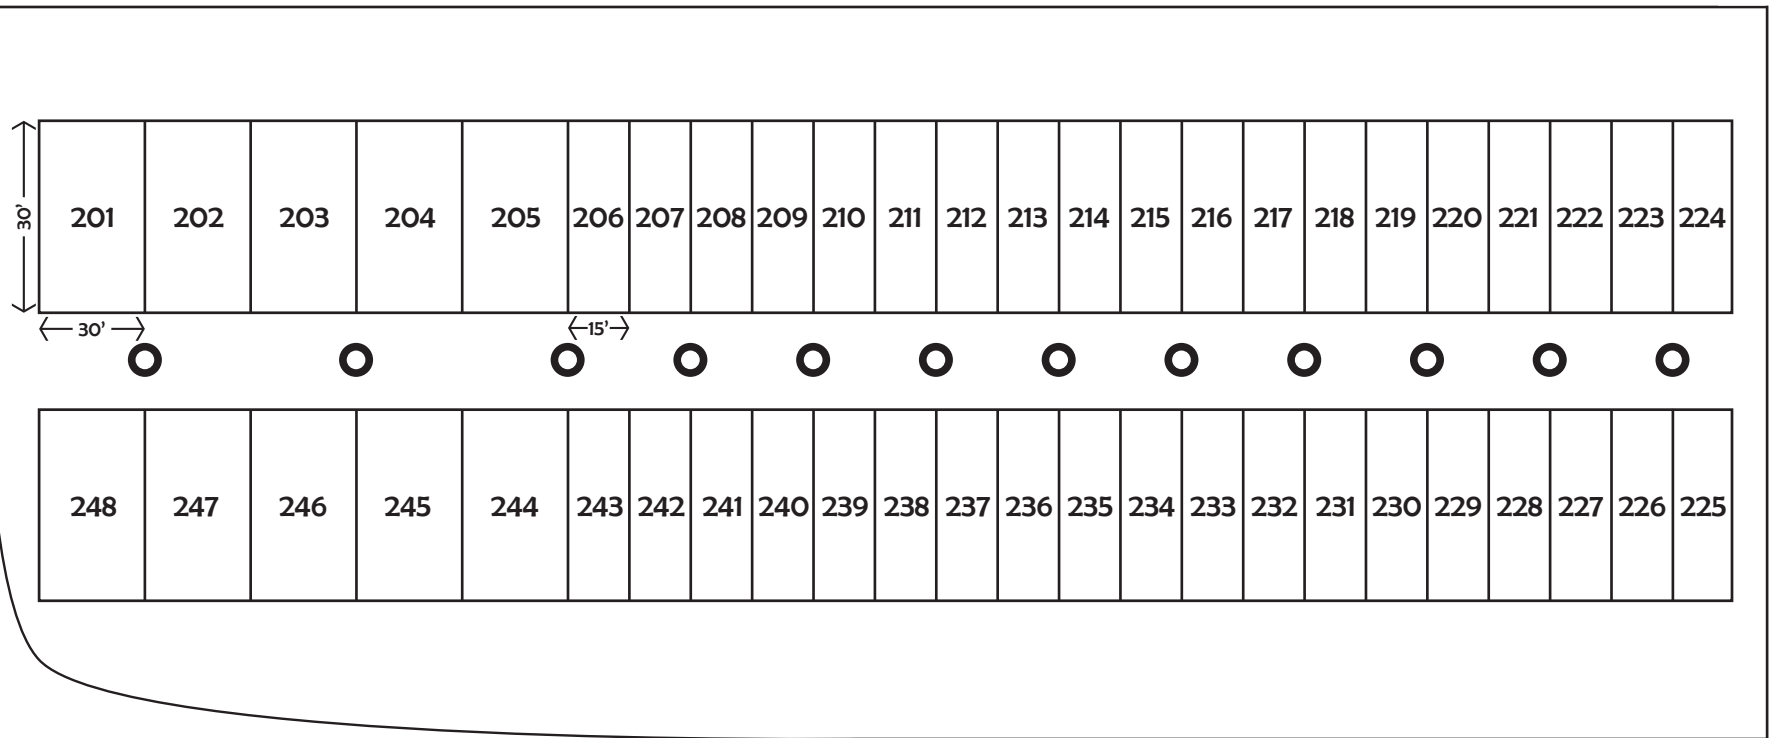

# CENTENNIAL CAMPGROUND

BROWN COUNTY FAIR

CENTENNIAL VILLAGE

GRAVEL ROAD

PAVED ROAD

GRAVEL ROAD

NOT TO SCALE

○ = 30 AMP ELECTRICAL & WATER HOOK UP