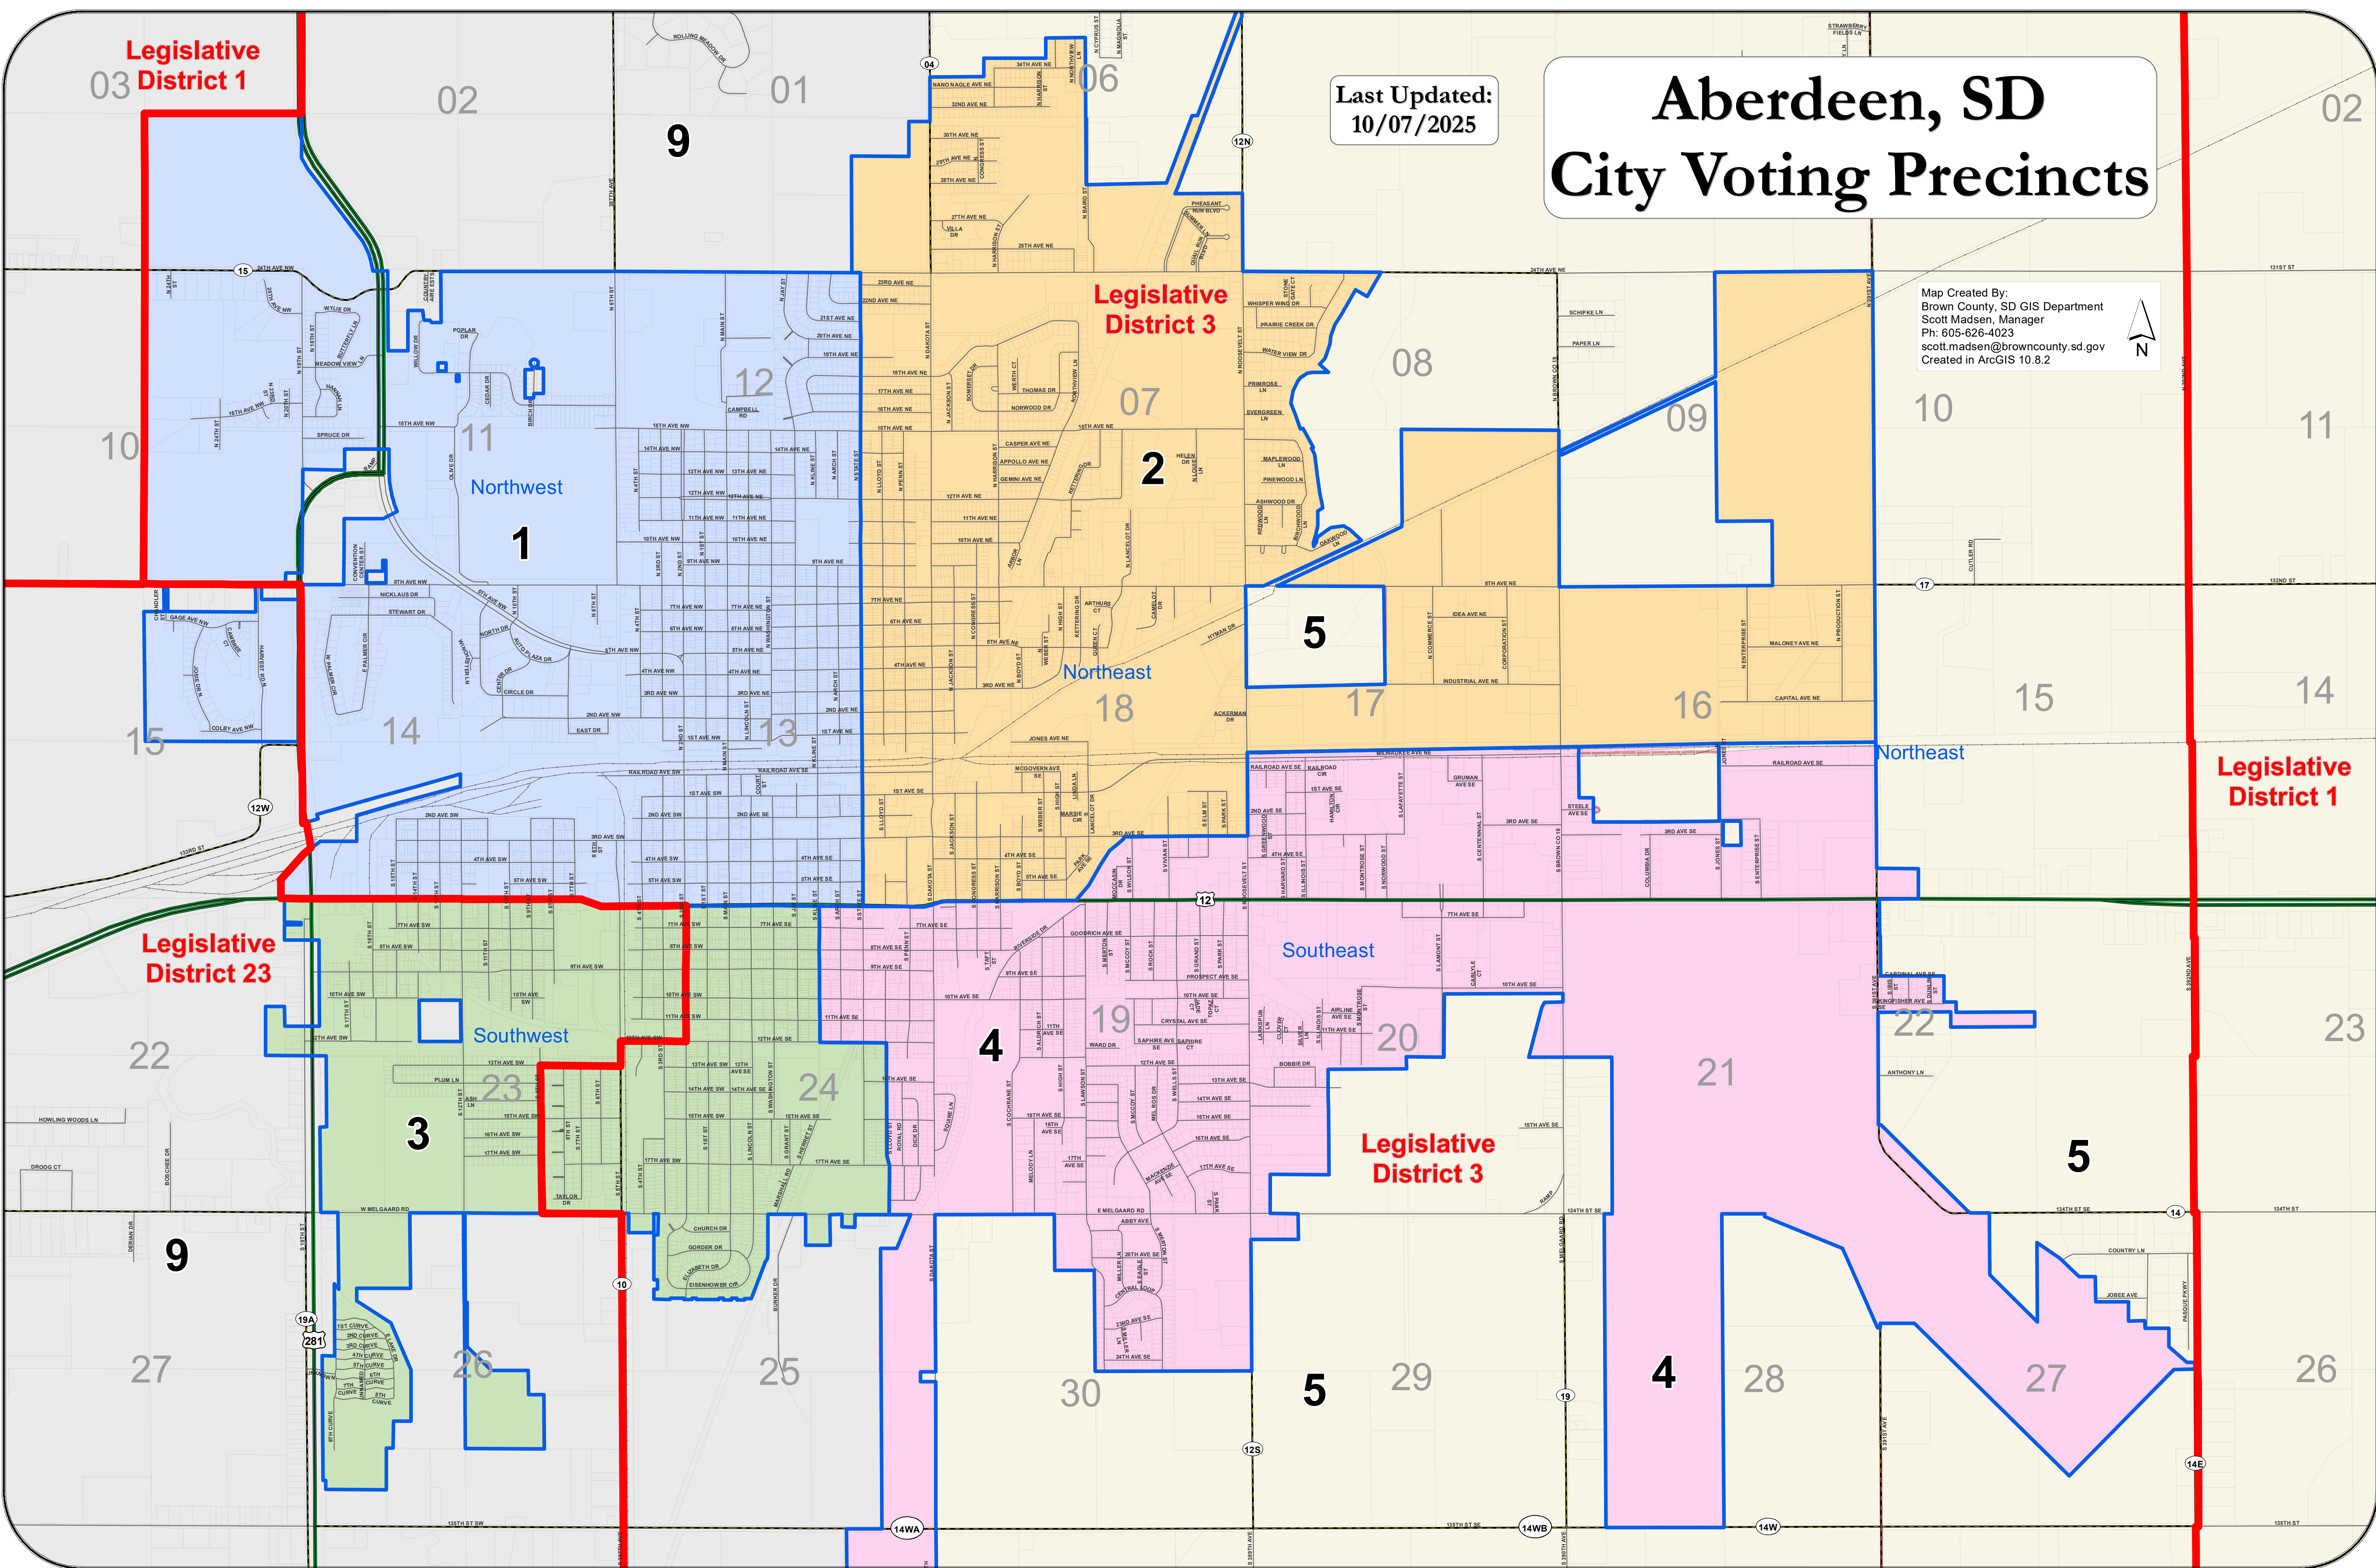

Legislative District 1

Last Updated: 10/07/2025

Aberdeen, SD City Voting Precincts

Map Created By:
Brown County, SD GIS Department
Scott Madsen, Manager
Ph: 605-626-4023
scott.madsen@browncounty.sd.gov
Created in ArcGIS 10.8.2

Northwest
1

Northeast
2

Southwest
3

Southeast
4

Legislative District 3

Legislative District 3

Legislative District 23

Legislative District 1